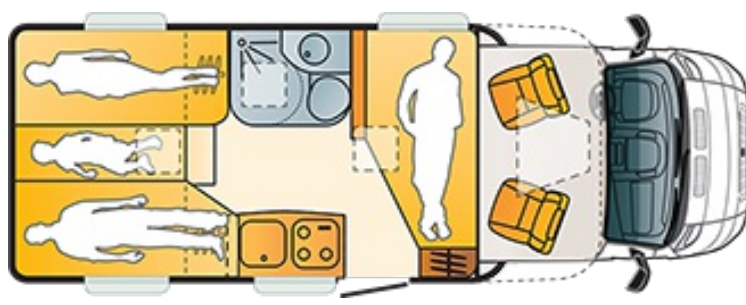

LIDO S 42SL
Technical data

A. CHASSIS

| | |
|------------------------|--------|
| Emissions rating | Euro 6 |
| Fiat 6 2,3 130 Hp 35 L | X |
| Fiat 6 2,3 150 Hp 35 L | O |

B. DIMENSIONS AND WEIGHTS

| | |
|--|------|
| Body length (mm) | 6608 |
| Total width (mm) | 2320 |
| Total height (mm) | 2780 |
| Internal height (mm) | 1980 |
| Max authorized weight (kg) | 3300 |
| Wheel base (mm) | 3450 |
| No. of homologated seats incl. driver's seat | 4 |
| Mass in running order (MRO) (kg) | 2858 |
| Max loading weight (kg) | 642 |
| Max towing weight (kg) | 2000 |

D. CABIN EQUIPMENT

| | |
|--|---|
| Manual air condition FIAT | O |
| Integrated car radio with CD, MP3 and steering wheel controls FIAT | O |
| Intergrated car radio high-level CD, MP3 steering wheel controls and navigation FIAT | O |
| Radio controls on steering wheel without car radio Fiat | O |
| Lock "Dead Locking" | O |
| Fiat comfort package CP0 (including 082, 5A0, 50E) | O |
| Fiat comfort package CP1 (including 7KM, CJ1, NHR/416, 4GF) | O |
| Fiat comfort package 7KM(including 025, 041, 081) | O |