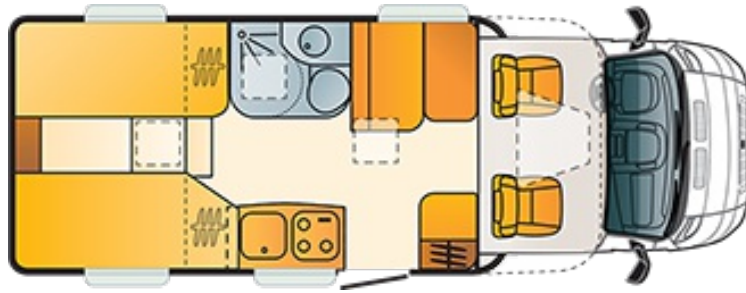

LIDO S 42SL
Technical data

A. CHASSIS

| | |
|------------------------|--------|
| Emissions rating | Euro 6 |
| Fiat 6 2,3 130 Hp 35 L | X |
| Fiat 6 2,3 150 Hp 35 L | O |

B. DIMENSIONS AND WEIGHTS

| | |
|--|------|
| Body length (mm) | 6608 |
| Total width (mm) | 2320 |
| Total height (mm) | 2780 |
| Internal height (mm) | 1980 |
| Max authorized weight (kg) | 3300 |
| Wheel base (mm) | 3450 |
| No. of homologated seats incl. driver's seat | 4 |
| Mass in running order (MRO) (kg) | 2858 |
| Max loading weight (kg) | 642 |
| Max towing weight (kg) | 2000 |

D. CABIN EQUIPMENT

| | |
|--|---|
| Manual air condition FIAT | O |
| Integrated car radio with CD, MP3 and steering wheel controls FIAT | O |
| Intergrated car radio high-level CD, MP3 steering wheel controls and navigation FIAT | O |
| Radio controls on steering wheel without car radio Fiat | O |
| Lock "Dead Locking" | O |
| Fiat comfort package CP0 (including 082, 5A0, 50E) | O |
| Fiat comfort package CP1 (including 7KM, CJ1, NHR/416, 4GF) | O |
| Fiat comfort package 7KM(including 025, 041, 081) | O |

F. INTERIOR EQUIPMENT

| | |
|---|----------------------|
| Overall sleeping places | 3+1 |
| Sleeping area, rear berths (cm) | 190x85;200x85+180x48 |
| Front dinette (cm) | 186x100-50 |
| Third bed at the rear | X |
| ISOFIX installation for child safety seat | O |
| Double floor in sitting area | X |
| Bed with slatted frame and special foam | X |
| Furniture decor | SAMT ULME |
| Standard textile combination | MT02G4 FORTUNA |
| Optional textile combination | MT02D6 DUBAI |
| Optional textile combination | MT02D3 LION |
| Optional textile combination | MT02D2 RICA |
| Dinette cushions - special foam 120 mm | X |
| Decorative pillows (4 pcs) 42x42 cm | O |
| Bed coverlet | O |
| Blanket | O |
| Carpets in living compartment and cabin | O |