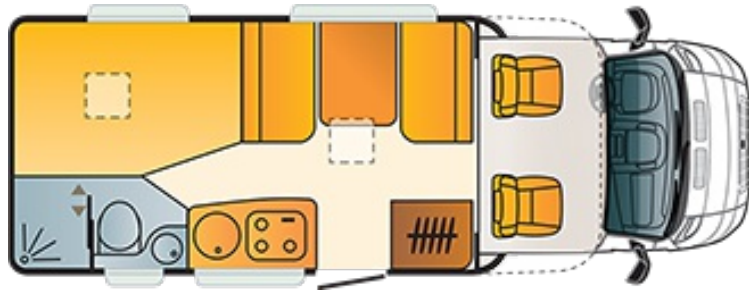

LIDO S 42DF
Technical data