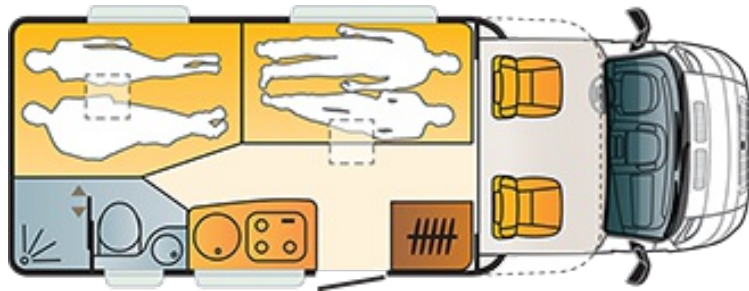

LIDO S 42DF
Technical data