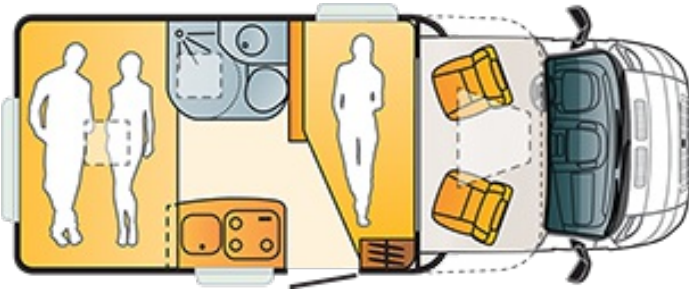

LIDO S 35SP
Technical data

A. CHASSIS

Emissions rating	Euro 6
Fiat 6 2,3 130 Hp 35 L	X
Fiat 6 2,3 150 Hp 35 L	O

B. DIMENSIONS AND WEIGHTS

Body length (mm)	5999
Total width (mm)	2320
Total height (mm)	2765
Internal height (mm)	1980
Max authorized weight (kg)	3300
Wheel base (mm)	3450
No. of homologated seats incl. driver's seat	4
Mass in running order (MRO) (kg)	2780
Max towing weight (kg)	2000
Max loading weight (kg)	720

D. CABIN EQUIPMENT

Manual air condition FIAT	O
Integrated car radio with CD, MP3 and steering wheel controls FIAT	O
Intergrated car radio high-level CD, MP3 steering wheel controls and navigation FIAT	O
Radio controls on steering wheel without car radio Fiat	O
Lock "Dead Locking"	O
Fiat comfort package CP0 (including 082, 5A0, 50E)	O
Fiat comfort package CP1 (including 7KM, CJ1, NHR/416, 4GF)	O
Fiat comfort package 7KM(including 025, 041, 081)	O