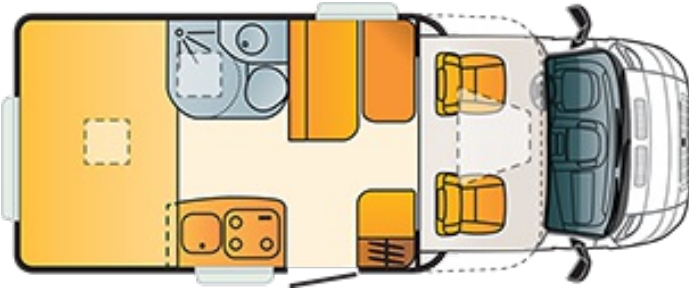

LIDO S 35SP
Technical data

A. CHASSIS

Emissions rating	Euro 6
Fiat 6 2,3 130 Hp 35 L	X
Fiat 6 2,3 150 Hp 35 L	O

B. DIMENSIONS AND WEIGHTS

Body length (mm)	5999
Total width (mm)	2320
Total height (mm)	2765
Internal height (mm)	1980
Max authorized weight (kg)	3300
Wheel base (mm)	3450
No. of homologated seats incl. driver's seat	4
Mass in running order (MRO) (kg)	2780
Max towing weight (kg)	2000
Max loading weight (kg)	720

D. CABIN EQUIPMENT

Manual air condition FIAT	O
Integrated car radio with CD, MP3 and steering wheel controls FIAT	O
Intergrated car radio high-level CD, MP3 steering wheel controls and navigation FIAT	O
Radio controls on steering wheel without car radio Fiat	O
Lock "Dead Locking"	O
Fiat comfort package CP0 (including 082, 5A0, 50E)	O
Fiat comfort package CP1 (including 7KM, CJ1, NHR/416, 4GF)	O
Fiat comfort package 7KM(including 025, 041, 081)	O

F. INTERIOR EQUIPMENT

Overall sleeping places	3
Sleeping area, rear berths (cm)	210x140-130
Front dinette (cm)	186x100-50
ISOFIX installation for child safety seat	O
Double floor in sitting area	X
Bed with slatted frame and special foam	X
Furniture decor	SAMT ULME
Standard textile combination	MT02G4 FORTUNA
Optional textile combination	MT02D6 DUBAI
Optional textile combination	MT02D3 LION
Optional textile combination	MT02D2 RICA
Dinette cushions - special foam 120 mm	X
Decorative pillows (4 pcs) 42x42 cm	O
Bed coverlet	O
Blanket	O
Carpets in living compartment and cabin	O