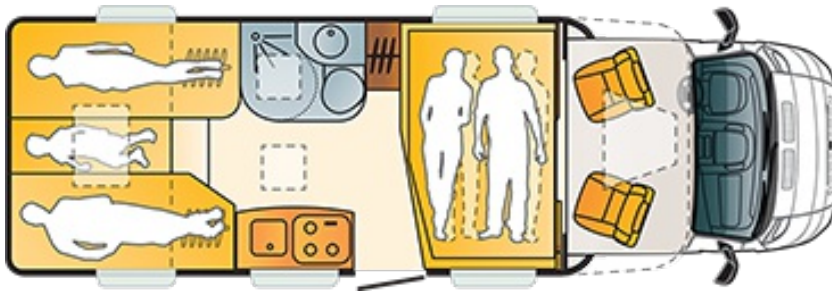

LIDO M 45SL
Technical data