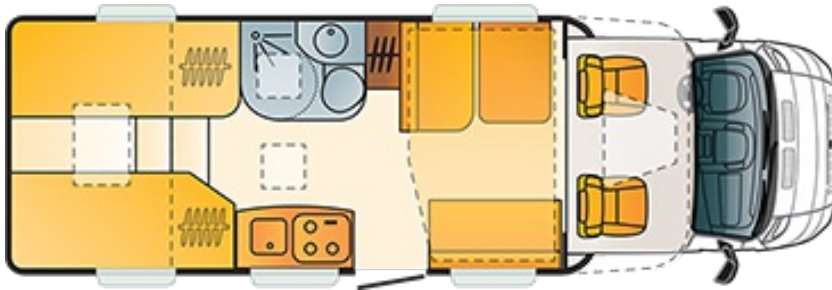

LIDO M 45SL
Technical data