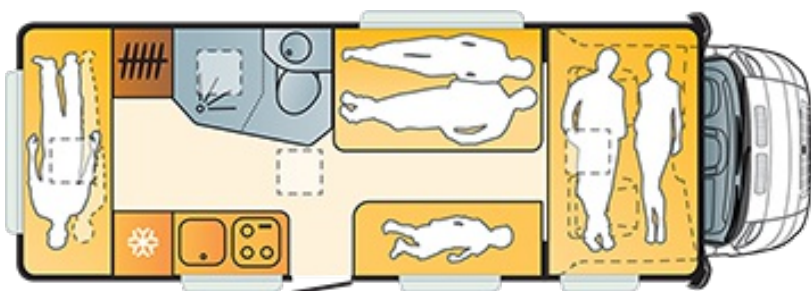

LIDO A 45DK

Technical data

A. CHASSIS

Emissions rating	Euro 6
Fiat 6 2,3 130 Hp 35 L	X
Fiat 6 2,3 150 Hp 35 L	O
Homologation extended weight from 35 L on 36,5 L	O

B. DIMENSIONS AND WEIGHTS

Body length (mm)	6990
Total width (mm)	2330
Total height (mm)	3075
Internal height (mm)	2090/2290
Max authorized weight (kg)	3500
Wheel base (mm)	4035
No. of homologated seats incl. driver's seat	7
Mass in running order (MRO) (kg)	2898
Max towing weight (kg)	2000
Max loading weight (kg)	602

C. CHASSIS EQUIPMENT

Chassis type	standrad
Corner legs	O
Spare wheel FIAT	O
Spare wheel holder	O
Tyre pressure monitoring system FIAT	O
Wheel trims-bigger	O
ABS + EBD	X
Robotized gear box FIAT	O
Fix&Go Kit (instead of spare wheel) Fiat	X
Colored front shock bumper white	O
Front fog lights	O
Rear fog lights	X
Double electric door mirror with demist. function	O
Radio preinstallation with loud-speakers	O
Antenna integrated in mirrors	O
Covers for seats pedestal	O
LED daytime running lights Fiat	O
DRL-halogen daytime running lights	X
Reinforced camping car tires	X
Front drive	X
Fuel tank (L)	90
Fuel tank 120 L	O
Manual transmission	X
Traction + system with HDC	O
ESP	O
Cruise control with speed limiter FIAT(2,3 engines only)	O
Towing hook with el. conn.	O
Motorbike holder (150 kg)	O
Steel wheels 16" (light 35 L version only)	O
16" wheels with alloy rims for "Ducato Light"	O
Mud protection for front wheels FIAT	O
Mud protection for rear wheels	O

D. CABIN EQUIPMENT

Manual air condition FIAT	O
Integrated car radio with CD, MP3 and steering wheel controls FIAT	O
Intergrated car radio high-level CD, MP3 steering wheel controls and navigation FIAT	O
Radio controls on steering wheel withour car radio Fiat	O
Lock "Dead Locking"	O