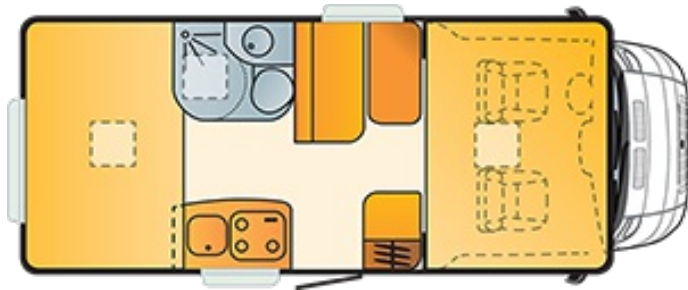

LIDO A 35SP
Technical data

A. CHASSIS

Emissions rating	Euro 6
Fiat 6 2,3 130 Hp 35 L	X
Fiat 6 2,3 150 Hp 35 L	O

B. DIMENSIONS AND WEIGHTS

Body length (mm)	5990
Total width (mm)	2330
Total height (mm)	3075
Internal height (mm)	2090/2290
Max authorized weight (kg)	3500
Wheel base (mm)	2450
No. of homologated seats incl. driver's seat	4
Mass in running order (MRO) (kg)	2837
Max towing weight (kg)	2000
Max loading weight (kg)	663

C. CHASSIS EQUIPMENT

Chassis type	standard
Corner legs	O
Spare wheel FIAT	O
Spare wheel holder	O
Tyre pressure monitoring system FIAT	O
Wheel trims-bigger	O
ABS + EBD	X
Robotized gear box FIAT	O
Fix&Go Kit (instead of spare wheel) Fiat	X
Colored front shock bumper white	O
Front fog lights	O
Rear fog lights	X
Double electric door mirror with demist. function	O
Radio preinstallation with loud-speakers	O
Antenna integrated in mirrors	O
Covers for seats pedestal	O
LED daytime running lights Fiat	O
DRL-halogen daytime running lights	X
Reinforced camping car tires	X
Front drive	X
Fuel tank (L)	90
Fuel tank 120 L	O
Manual transmission	X
Traction + system with HDC	O
ESP	O
Cruise control with speed limiter FIAT(2,3 engines only)	O
Towing hook with el. conn.	O
Motorbike holder (150 kg)	O
Steel wheels 16" (light 35 L version only)	O
16" wheels with alloy rims for "Ducato Light"	O
Mud protection for front wheels FIAT	O
Mud protection for rear wheels	O

D. CABIN EQUIPMENT

Manual air condition FIAT	O
Integrated car radio with CD, MP3 and steering wheel controls FIAT	O
Intergrated car radio high-level CD, MP3 steering wheel controls and navigation FIAT	O
Radio controls on steering wheel without car radio Fiat	O
Lock "Dead Locking"	O
Fiat comfort package CP0 (including 082, 5A0, 50E)	O