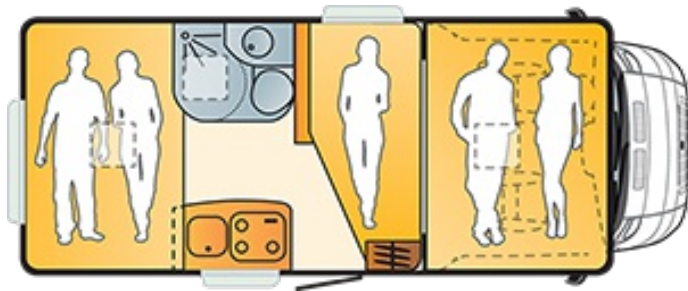

LIDO A 35SP
Technical data

A. CHASSIS

Emissions rating	Euro 6
Fiat 6 2,3 130 Hp 35 L	X
Fiat 6 2,3 150 Hp 35 L	O

B. DIMENSIONS AND WEIGHTS

Body length (mm)	5990
Total width (mm)	2330
Total height (mm)	3075
Internal height (mm)	2090/2290
Max authorized weight (kg)	3500
Wheel base (mm)	2450
No. of homologated seats incl. driver's seat	4
Mass in running order (MRO) (kg)	2837
Max towing weight (kg)	2000
Max loading weight (kg)	663

C. CHASSIS EQUIPMENT

Chassis type	standard
Corner legs	O
Spare wheel FIAT	O
Spare wheel holder	O
Tyre pressure monitoring system FIAT	O
Wheel trims-bigger	O
ABS + EBD	X
Robotized gear box FIAT	O
Fix&Go Kit (instead of spare wheel) Fiat	X
Colored front shock bumper white	O
Front fog lights	O
Rear fog lights	X
Double electric door mirror with demist. function	O
Radio preinstallation with loud-speakers	O
Antenna integrated in mirrors	O
Covers for seats pedestal	O
LED daytime running lights Fiat	O
DRL-halogen daytime running lights	X
Reinforced camping car tires	X
Front drive	X
Fuel tank (L)	90
Fuel tank 120 L	O
Manual transmission	X
Traction + system with HDC	O
ESP	O
Cruise control with speed limiter FIAT(2,3 engines only)	O
Towing hook with el. conn.	O
Motorbike holder (150 kg)	O
Steel wheels 16" (light 35 L version only)	O
16" wheels with alloy rims for "Ducato Light"	O
Mud protection for front wheels FIAT	O
Mud protection for rear wheels	O

D. CABIN EQUIPMENT

Manual air condition FIAT	O
Integrated car radio with CD, MP3 and steering wheel controls FIAT	O
Intergrated car radio high-level CD, MP3 steering wheel controls and navigation FIAT	O
Radio controls on steering wheel without car radio Fiat	O
Lock "Dead Locking"	O
Fiat comfort package CP0 (including 082, 5A0, 50E)	O