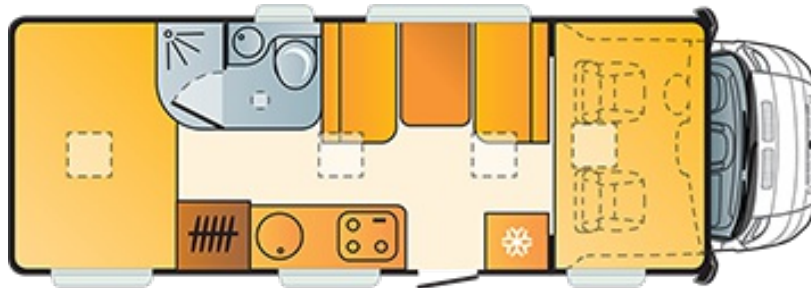

LIDO A 49DP

Technical data