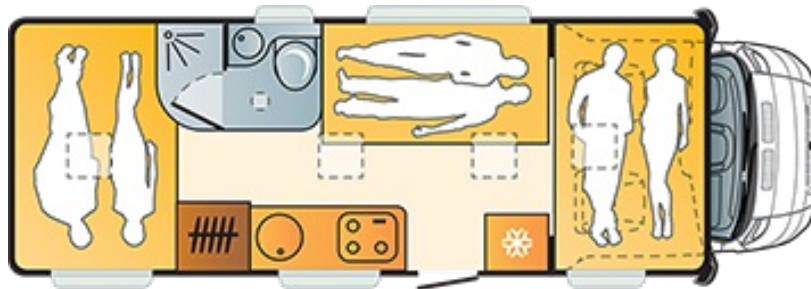

LIDO A 49DP

Technical data