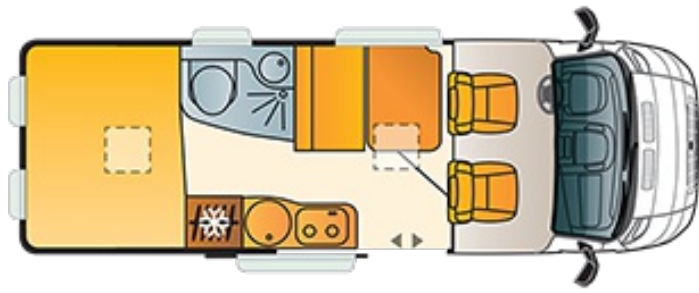

FLEXO SP
Technical data

A. CHASSIS

Emissions rating	Euro 6
Fiat 6 2,0 115 Hp 33 L	X
LFiat 6 2,3 130 Hp 33 L	O
Fiat 6 2,3 130 Hp 35 L	O
Fiat 6 2,3 150 Hp 35 L	O

B. DIMENSIONS AND WEIGHTS

Body length (mm)	5998
Total width (mm)	2050
Total height (mm)	2580
Internal height (mm)	1900
Max authorized weight (kg)	3300
Wheel base (mm)	4035
No. of homologated seats incl. driver's seat	4
Max loading weight (kg)	485
Max towing weight (kg)	2000
Mass in running order (MRO) (kg)	2815

C. CHASSIS EQUIPMENT

Chassis type	panel van
Spare wheel FIAT	X
Tyre pressure monitoring system FIAT	O
Wheel trims-bigger	O
ABS + EBD	X
Robotized gear box FIAT	O
Metallic colour FIAT	O
Colored front shock bumper white	O
Colored front shock bumper silver metallic	O
Colour package SILVER colour 611	O
Front fog lights	O
Rear fog lights	X
Double electric door mirror with demist. function	O
Radio preinstallation with loud-speakers	O
Covers for seats pedestal	O
LED daytime running lights Fiat	O
DRL-halogen daytime running lights	X
Reinforced camping car tires	X
Winter tires	O
All season tires "M+S"	O
Front drive	X
Fuel tank (L)	90
Fuel tank 120 L	O
Manual transmission	X
Traction + system with HDC	O
ESP	O
Cruise control with speed limiter FIAT(2,3 engines only)	O
Towing hook with el. conn.	O
Steel wheels 16" (light 35 L version only)	O
16" wheels with alloy rims for "Ducato Light"	O
Mud protection for front wheels FIAT	O
Mud protection for rear wheels FIAT	O

D. CABIN EQUIPMENT

Manual air condition FIAT	O
Integrated car radio with CD, MP3 and steering wheel controls FIAT	O
Integrated car radio high-level CD, MP3 steering wheel controls and navigation FIAT	O
Radio controls on steering wheel without car radio Fiat	O