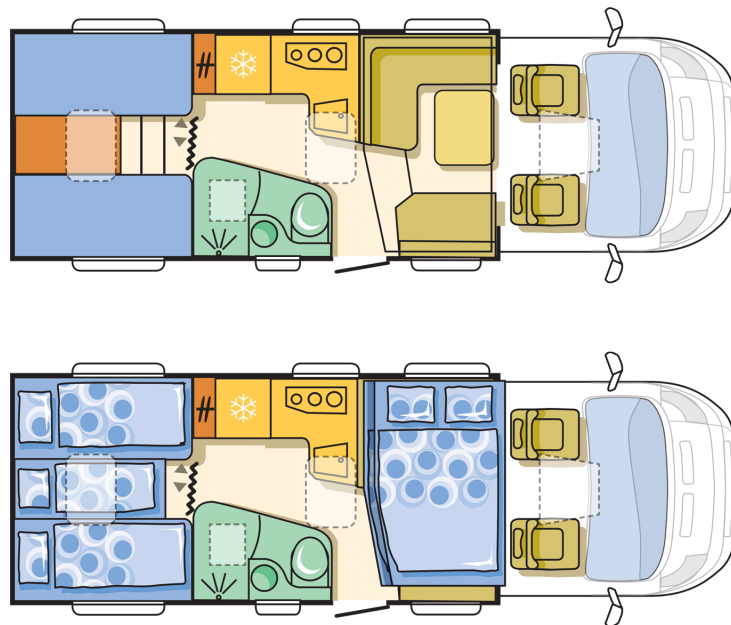

Matrix Supreme 687 SL