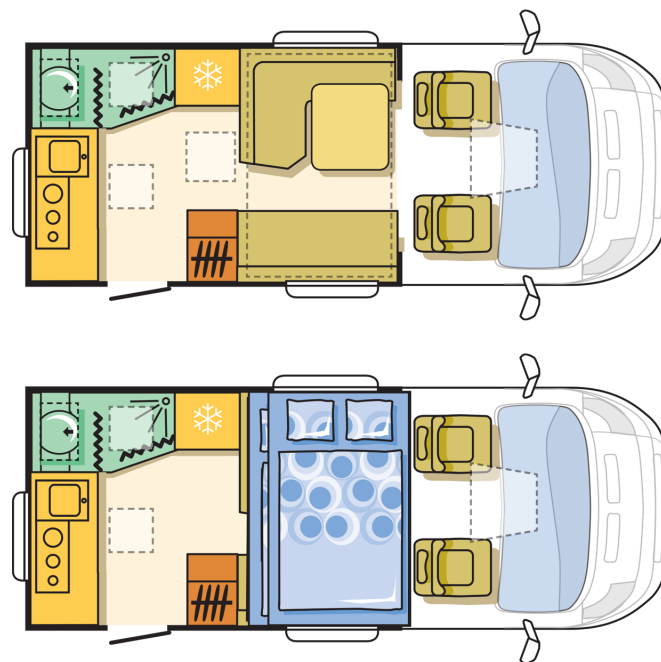

Matrix Axess 590 SG

CHASSIS

Emissions rating	Euro 6
Fiat 6 2,3 130 Hp 35 L	X
Fiat 6 2,3 150 Hp 35 L	O

DIMENSIONS AND WEIGHTS

Mass in running order (MIRO, kg)	2878
Max authorised weight (kg)	3500
Max towing weight (kg)	2000
Max loading weight (kg)	622
Wheel base (mm)	3000
Number of homologated seats including driver	4
Body length (mm)	5980
Total width (mm)	2299
Total height (mm)	2860
Internal height/headroom (mm)	2040

CABIN EQUIPMENT

Side cab window blinds	UK PACK
Side cab window curtains	X
Manual air conditioning	ESSENTIALS PACK
Radio controls on steering wheel without car radio	O
FIAT	
Leather steering wheel and gear box knob	ESSENTIALS PACK
Cab radio	O
Electrical cab windows (left, right)	X
Adjustable cab seats in height and depth	X
Cabin seats upholstered in Adria textile	X
Front seats Captain chair with double armrest upholstered in Adria textile	X
Swiveling cabin seats	X
Stickers on dasboard TECHNO SILVER FIAT	UK PACK
Trip computer	X