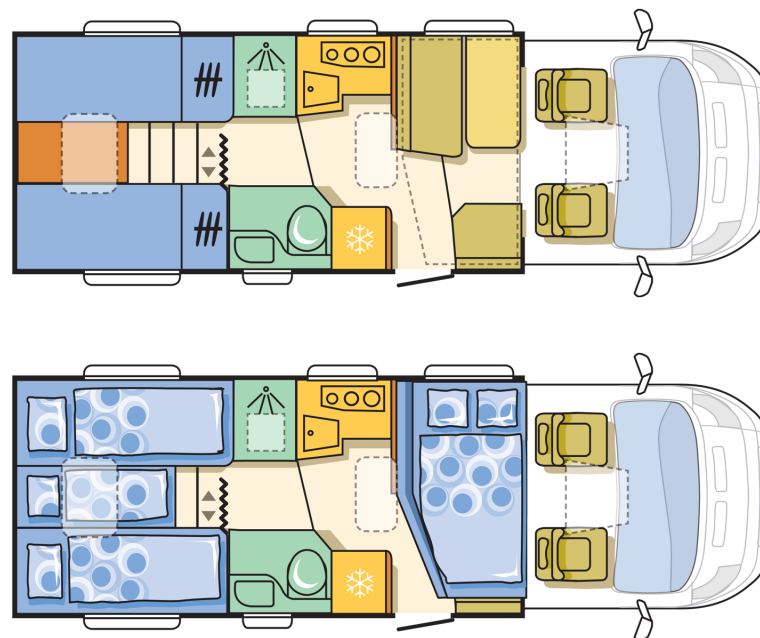

Platinum Collection M MATRIX AXESS 670 SL