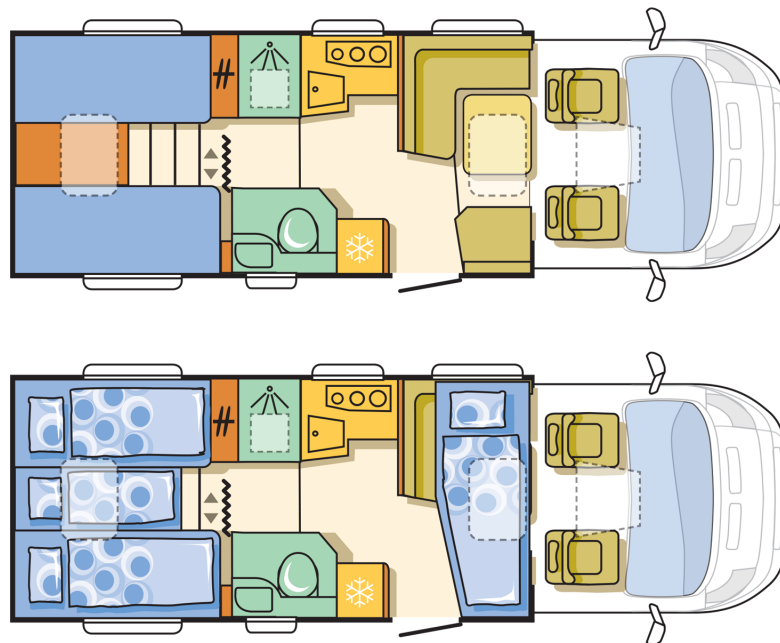

Coral Supreme 670 SL

CHASSIS

Emissions rating	Euro 6
Fiat 6 2,3 130 Hp 35 L	X
Fiat 6 2,3 150 Hp 35 L	O
Homologated weight increase from 3500 to 3650	O

DIMENSIONS AND WEIGHTS

Mass in running order (MIRO, kg)	2970
Max authorised weight (kg)	3500
Max towing weight (kg)	2000
Max loading weight (kg)	530
Wheel base (mm)	4035
Number of homologated seats including driver	5
Body length (mm)	7503
Total width (mm)	2299
Total height (mm)	2730
Internal height/headroom (mm)	1980

CABIN EQUIPMENT

Side cab window blinds	UK PACK
Side cab window curtains	X
Manual air conditioning	ESSENTIALS PACK
Radio controls on steering wheel without car radio FIAT	O
Leather steering wheel and gear box knob	ESSENTIALS PACK
Cab radio	O
Electrical cab windows (left, right)	X

INTERIOR EQUIPMENT

Berths	3+1
Third bed at the rear	X
L-dinette	UK PACK
Additional seat with seat belt at lounge	X
ISOFIX instalation for child safety seats	O
Double floor in seating area	X
Bed with slatted frame and special foam mattress	X
Bed with slatted frame and sprung mattress	UK PACK
Table extension	X
Entrance handle with LED lights	X
Kitchen window lining	X
Bed size rear (cm)	200x85;190x85+157x40
Dinette cushions formed - special foam 120 mm	X
Carpets in the living compartment and cabin "L" dinete	UK PACK
Dimension of the bed - front dinette (cm)	210x110-60