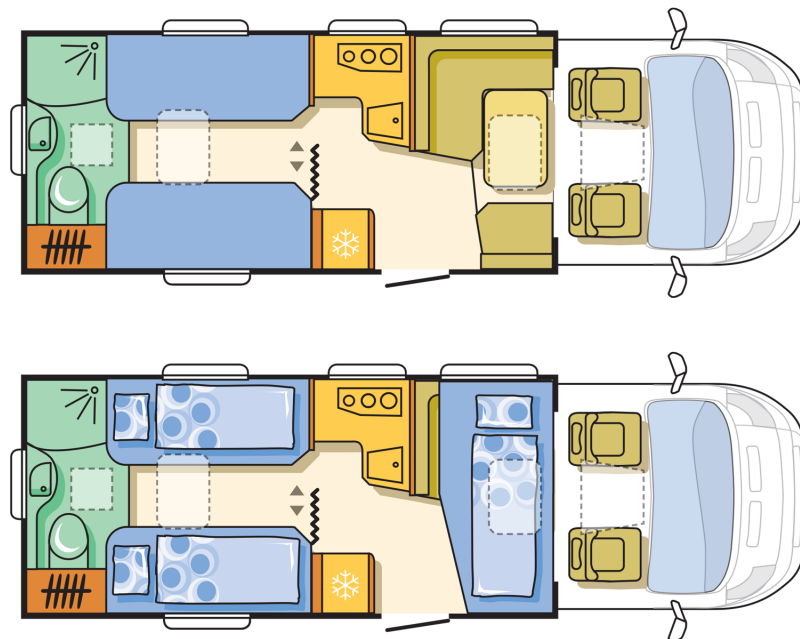

Coral Plus 670 SLT

CHASSIS

Emissions rating	Euro 6
Fiat 6 2,3 130 Hp 35 L	X
Fiat 6 2,3 150 Hp 35 L	O
Homologated weight increase from 3500 to 3650	O

DIMENSIONS AND WEIGHTS

Mass in running order (MIRO, kg)	3002
Max authorised weight (kg)	3500
Max towing weight (kg)	2000
Max loading weight (kg)	498
Wheel base (mm)	4035
Number of homologated seats including driver	5
Body length (mm)	7383
Total width (mm)	2299
Total height (mm)	2740
Internal height/headroom (mm)	1980

CABIN EQUIPMENT

Side cab window blinds	UK PACK
Side cab window curtains	X
Manual air conditioning	ESSENTIALS PACK
Radio controls on steering wheel without car radio FIAT	O
Leather steering wheel and gear box knob	ESSENTIALS PACK
Cab radio	O
Electrical cab windows (left, right)	X

INTERIOR EQUIPMENT

Berths	3+1
L-dinette	UK PACK
Additional seat with seat belt at lounge	X
ISOFIX instalation for child safety seats	O
Double floor in seating area	X
Bed with slatted frame and special foam mattress	X
Bed with slatted frame and sprung mattress	UK PACK
Table extension	X
Entrance handle with LED lights	X
Kitchen window lining	X
Bed size rear (cm)	203x80;203x80
Dinette cushions formed - special foam 120 mm	X
Carpets in the living compartment and cabin "L" dinete	UK PACK
Dimension of the bed - front dinette (cm)	210x110-60