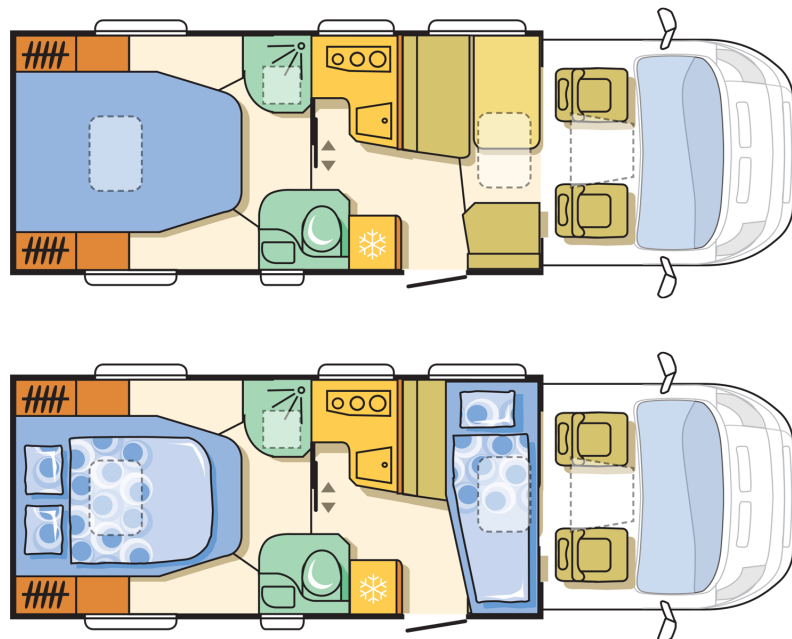

Platinum Collection M CORAL AXESS 690 SC