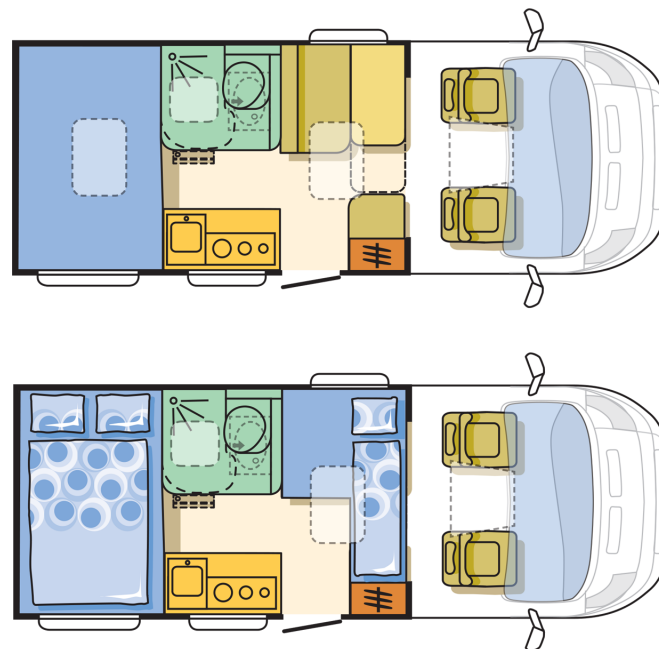

Compact Plus SP

CHASSIS

Emissions rating	Euro 6
Fiat 6 2,3 130 Hp 35 L	X
Fiat 6 2,3 150 Hp 35 L	O

DIMENSIONS AND WEIGHTS

Mass in running order (MIRO, kg)	2702
Max authorised weight (kg)	3500
Max towing weight (kg)	2000
Max loading weight (kg)	798
Wheel base (mm)	3450
Number of homologated seats including driver	4
Body length (mm)	5999
Total width (mm)	2120
Total height (mm)	2750
Internal height/headroom (mm)	1980

BODY

External storage locker (left) - dimensions (cm)	35x63
Reverse driving sensor	X
Polyester exterior floor covering	X
LED third brake light	X
Body construction COMPREX	X
Entrance door with window, mosquito net, dustbin, central locking, width 500 mm	UK PACK
Flatframed Polyvision windows	X
Roof light 700 X 500 (Midi Heki) in lounge	X
Scratch and damage resistant polyester side walls	white
Roof light 700 X 500 (Midi Heki) in bedroom	X
Roof light 400 X 400 in bathroom	X
Hail and damage resistant polyester roof	white
Panoramic window above cab	X
Gas bottle compartment, integrated 1 x 11 kg	X
Aluminium silver side skirt	X
Awning	O
Insulated entrance step with entrance light	X
External storage locker (right) - dimensions (cm)	58x105

INTERIOR EQUIPMENT

Berths	3
ISOFIX instalation for child safety seats	O
Double floor in seating area	X
Bed with slatted frame and special foam mattress	X
Bed with slatted frame and sprung mattress	UK PACK
Table extension	X
Entrance handle with LED lights	X
Kitchen window lining	X
Bed size rear (cm)	198x137-130
Dinette cushions formed - special foam 120 mm	X
Carpets in the living compartment and cabin	UK PACK
Dimension of the bed - front dinette (cm)	168x100-50