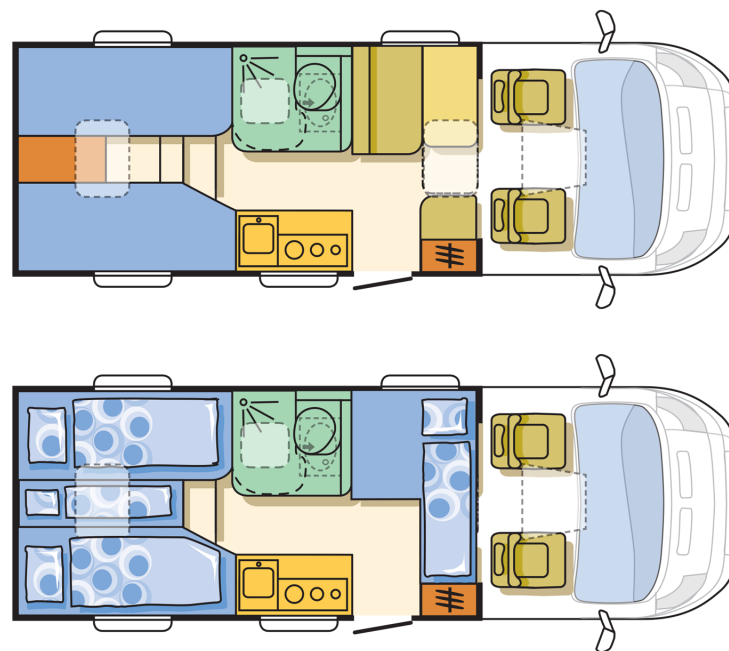

Compact Plus SL

CHASSIS

Emissions rating	Euro 6
Fiat 6 2,3 130 Hp 35 L	X
Fiat 6 2,3 150 Hp 35 L	O

DIMENSIONS AND WEIGHTS

Mass in running order (MIRO, kg)	2782
Max authorised weight (kg)	3500
Max towing weight (kg)	2000
Max loading weight (kg)	718
Wheel base (mm)	3450
Number of homologated seats including driver	4
Body length (mm)	6620
Total width (mm)	2120
Total height (mm)	2780
Internal height/headroom (mm)	1980

CABIN EQUIPMENT

Side cab window blinds	UK PACK
Side cab window curtains	X
Manual air conditioning	ESSENTIALS PACK
Radio controls on steering wheel without car radio FIAT	O
Leather steering wheel and gear box knob	ESSENTIALS PACK
Cab radio	O
Electrical cab windows (left, right)	X
Adjustable cab seats in height and depth	X

INTERIOR EQUIPMENT

Berths	3
Third bed at the rear	X
ISOFIX instalation for child safety seats	O
Double floor in seating area	X
Bed with slatted frame and special foam mattress	X
Bed with slatted frame and sprung mattress	UK PACK
Table extension	X
Entrance handle with LED lights	X
Kitchen window lining	X
Bed size rear (cm)	195x80;187x80
Dinette cushions formed - special foam 120 mm	X
Carpets in the living compartment and cabin	UK PACK
Dimension of the bed - front dinette (cm)	168x100-50