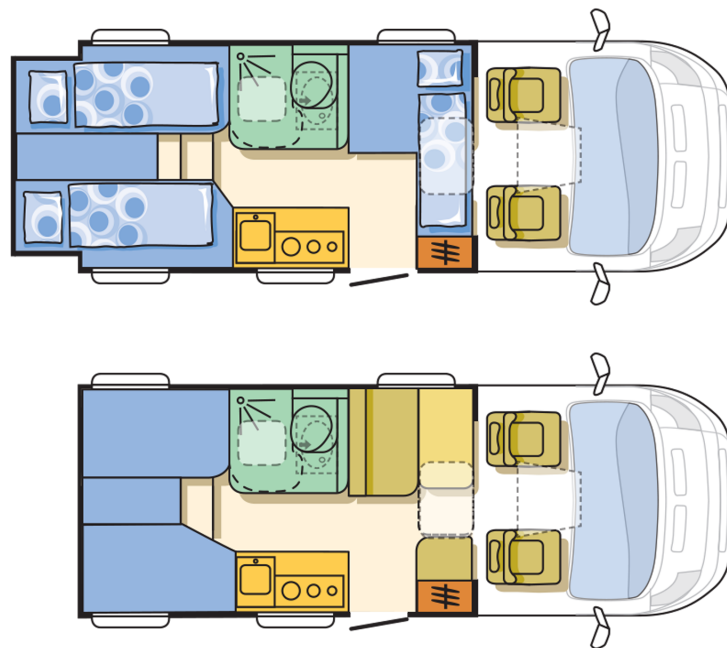

Compact Slide Out COMPACT PLUS SLS

CHASSIS

Emissions rating	Euro 6
Fiat 6 2,3 130 Hp 35 L	X
Fiat 6 2,3 150 Hp 35 L	O

DIMENSIONS AND WEIGHTS

Mass in running order (MIRO, kg)	2822
Max authorised weight (kg)	3500
Max towing weight (kg)	2000
Max loading weight (kg)	678
Wheel base (mm)	3450
Number of homologated seats including driver	4
Body length (mm)	5999
Total width (mm)	2120
Total height (mm)	2750
Internal height/headroom (mm)	1980

CABIN EQUIPMENT

Side cab window blinds	UK PACK
Side cab window curtains	X
Manual air conditioning	ESSENTIALS PACK
Radio controls on steering wheel without car radio FIAT	O
Leather steering wheel and gear box knob	ESSENTIALS PACK
Cab radio	O
Electrical cab windows (left, right)	X
Adjustable cab seats in height and depth	X

INTERIOR EQUIPMENT

Berths	3
Third bed at the rear	X
ISOFIX instalation for child safety seats	O
Double floor in seating area	X
Bed with slatted frame and special foam mattress	X
Bed with slatted frame and sprung mattress	UK PACK
Table extension	X
Entrance handle with LED lights	X
Kitchen window lining	X
Bed size rear (cm)	200x80;194x80
Dinette cushions formed - special foam 120 mm	X
Carpets in the living compartment and cabin	MT02D5 LEATHER FUMO
Dimension of the bed - front dinette (cm)	168x100-50