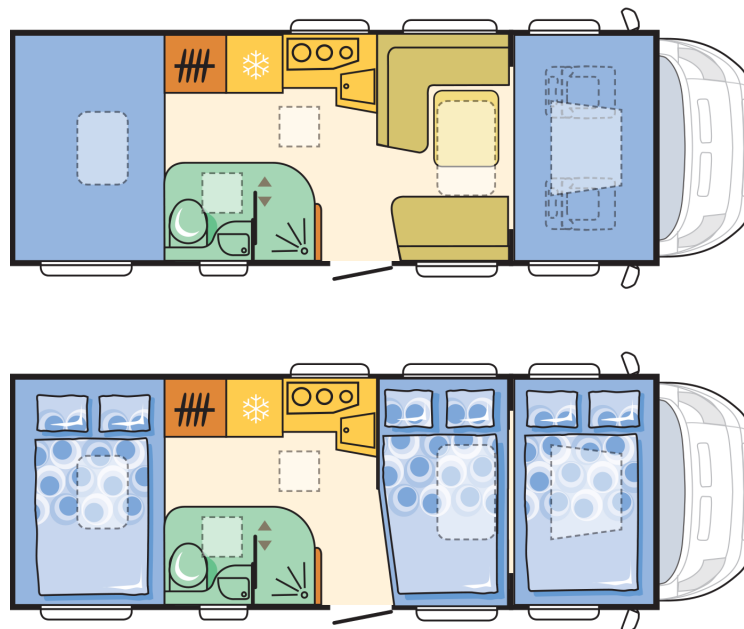

Coral XI Plus 670 SP